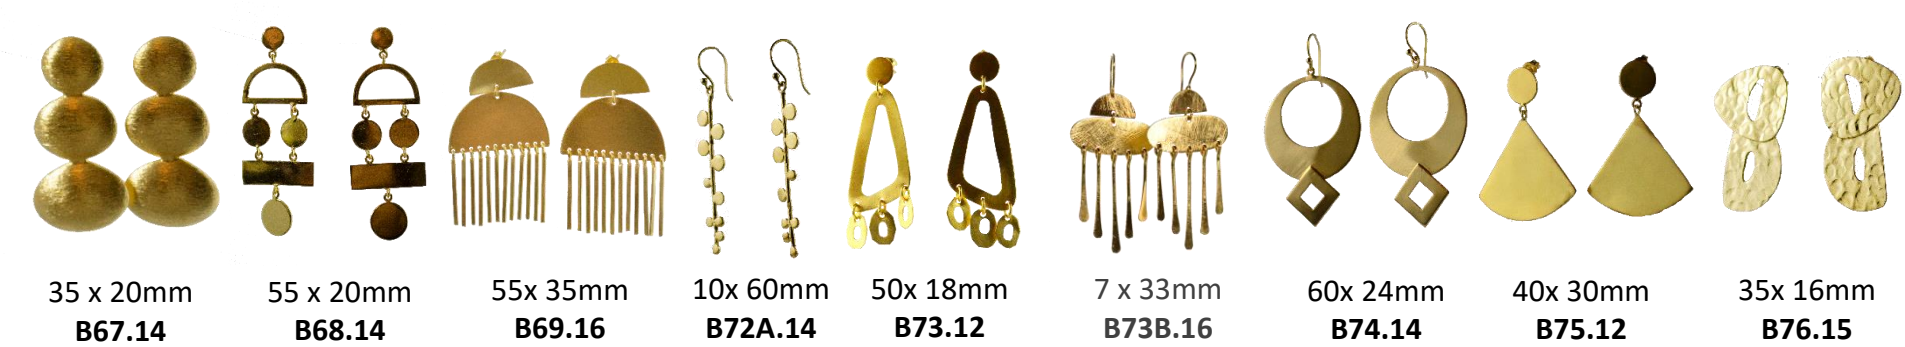

74x50mm
B26.18.

40x35mm
B27.14.

52x15mm
B29.14

49x35mm
B30.18.

40 x 28 mm
B30A.16.

30 x 30 mm
B30b.16.

60 x 30mm
B30D.18.

40x23mm
B32.14.

57 x 19 mm
B33.22.

45 x 15mm
B33A.19.

64x20mm
B33L.15.

41 x 41 mm
B34.16.

60 x 34 mm
B35.24.

55 x 20 mm
B36.14.

40 x 35 mm
B39.15

40 X 40 mm
B39a.14.D

Size 30x50 mm
B41.12

30x55mm
B42.13

25x 25mm
B94.12

50 x 20mm
B94.12A

50 x 35 mm
B94a.16.

40 x 30mm
B95.14

35x 25mm
B96.12

20 x 20mm
B99.12

**Triple Strand
55-65cm
A26.29.**

**45cm
A1.18.**
**55cm
A1A.14.**

**40 + 5 cm long chain
with 14 x 14 mm flowers
A17.10.**
A38.16
**46 cm plus 5cm.
A135.20.**

**55cm
A36.18.**
**Open size
AR1.15.**
**Open Size
A43.15**