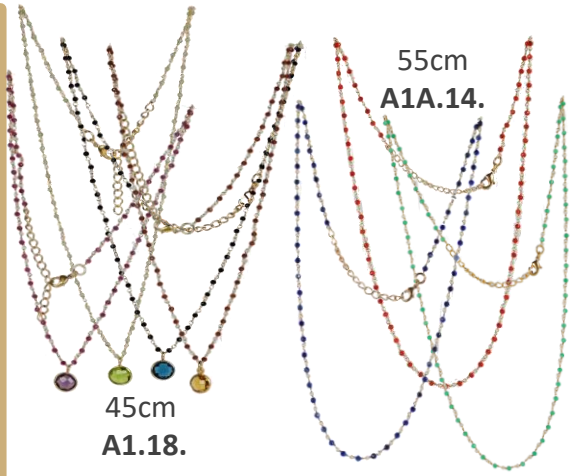

W30 x L20 mm
A28.16.

W40 x L40 mm
A30.16.

W20 x L20 mm
A27.16.

50 x 15 mm
A197.19

25 x 25 mm
A186.16.

60 x 25 mm
A62A.16.

45 x 35 mm
A175.19.

30 x 25 mm
A179.18.

50 x 35 mm
A187.20

40 x 15 mm
A36.20.

A26.16.

65 x 25 mm
A9b.12.

40 x 40 mm
A169.14.

50 x 35 mm
A189.22.

*Due to our short batch production we have a high turn over of designs to keep our collections fresh. Visit our website for our latest offerings' s
Live beautifully.*

**Triple Strand
55-65cm
A26.29.**

**45cm
A1.18.**
**55cm
A1A.14.**

**40 + 5 cm long chain
with 14 x 14 mm flowers
A17.10.**
A38.16
**46 cm plus 5cm.
A135.20.**

**55cm
A36.18.**
**Open size
AR1.15.**
**Open Size
A43.15**

**10 x 60cm
A21LB.18**
**55mm wide
A42.49.**
A25.22.
**35mm Wide
A43.33.**